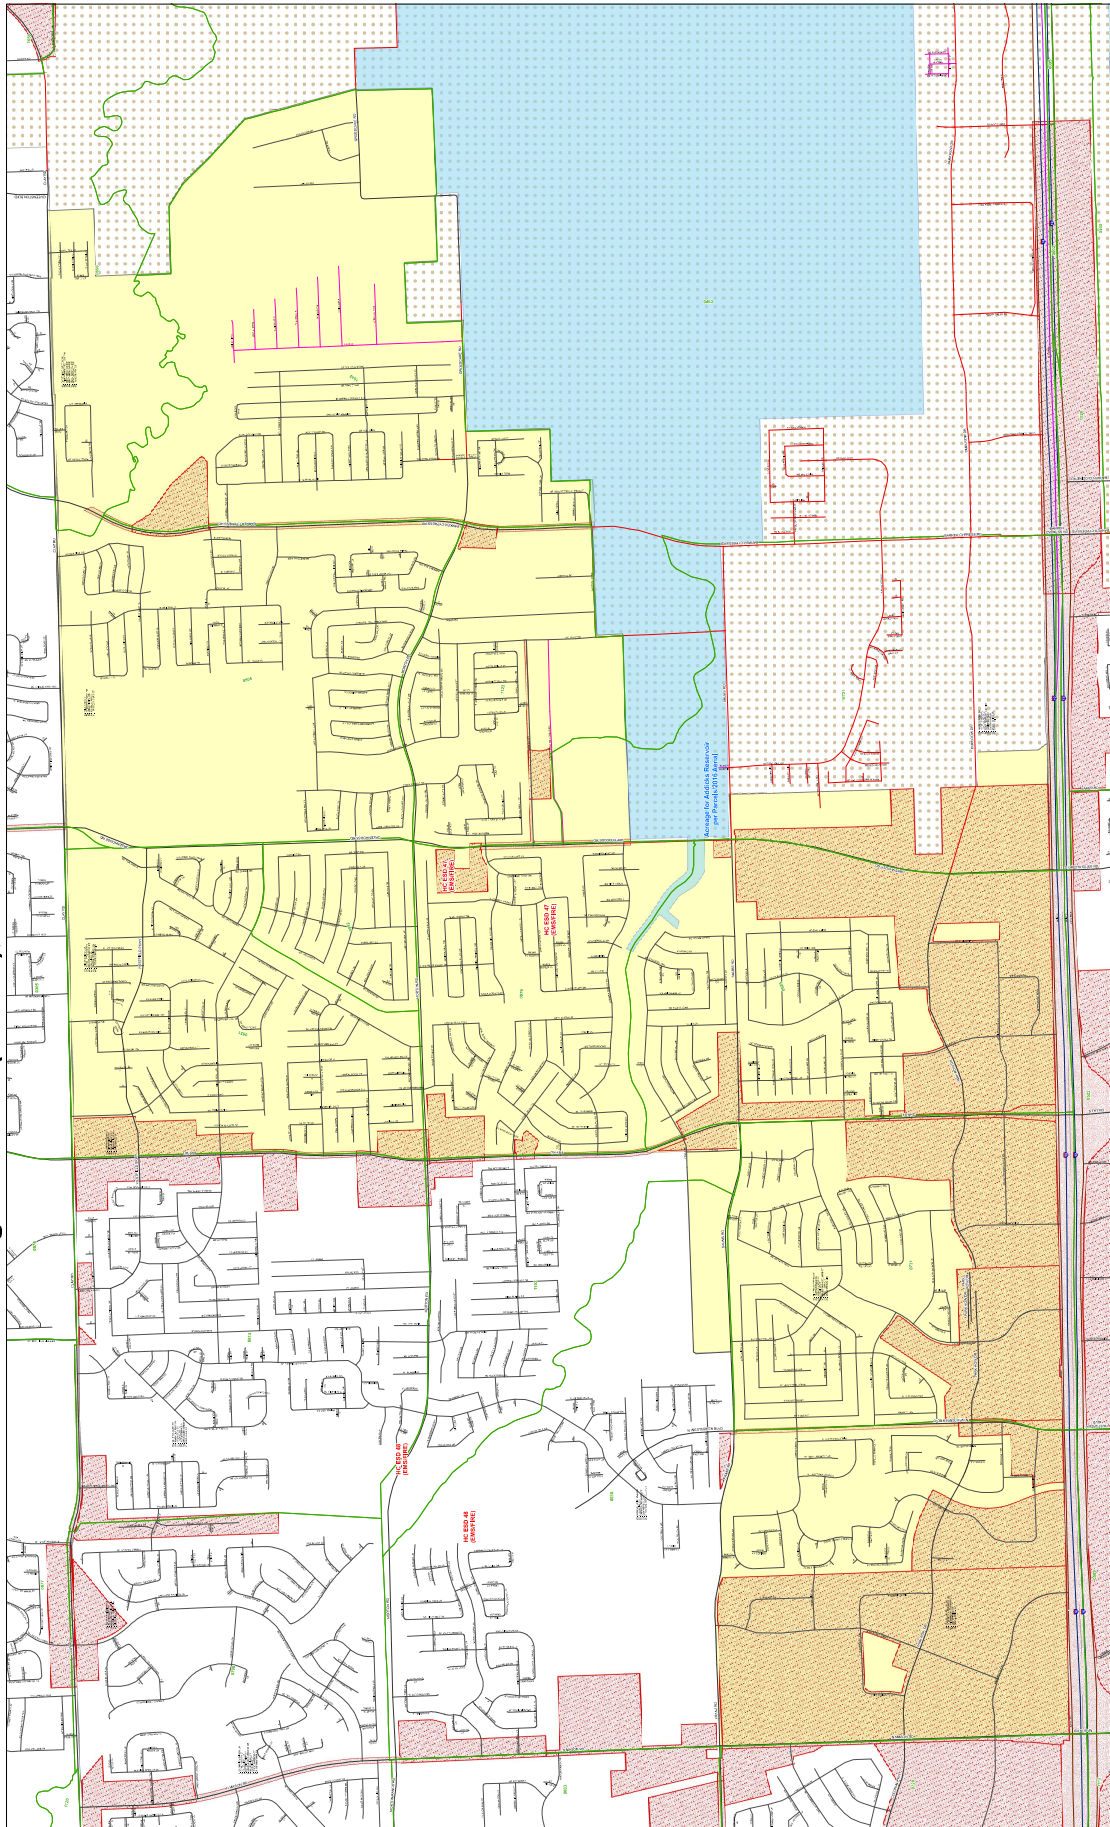

2023 Harris County (HC) Emergency Services District (ESD): HC ESD 47 (EMS/FIRE) with Voting Precincts (VPCs), LPAs and All Roads

HARRIS COUNTY
ELECTORAL SERVICES DIVISION
HARRISCOUNTYTX.COM

Map Effective Date: 12/11/2022

Scale to fit Page
1 in = 0.008 miles

0.3 0.6 1.2 Miles

PRECINCTS (COUNTY SYSTEM), NORTH AMERICAN DATUM, NAD83 (STATE PLANE TEXAS SOUTH CENTRAL) (FEET AND FEET)

Legend

- HC ESD 47 (EMS/FIRE)
- Other ESDs
- Water
- Other Precincts
- Other LPAs
- Other Roads
- Other Features