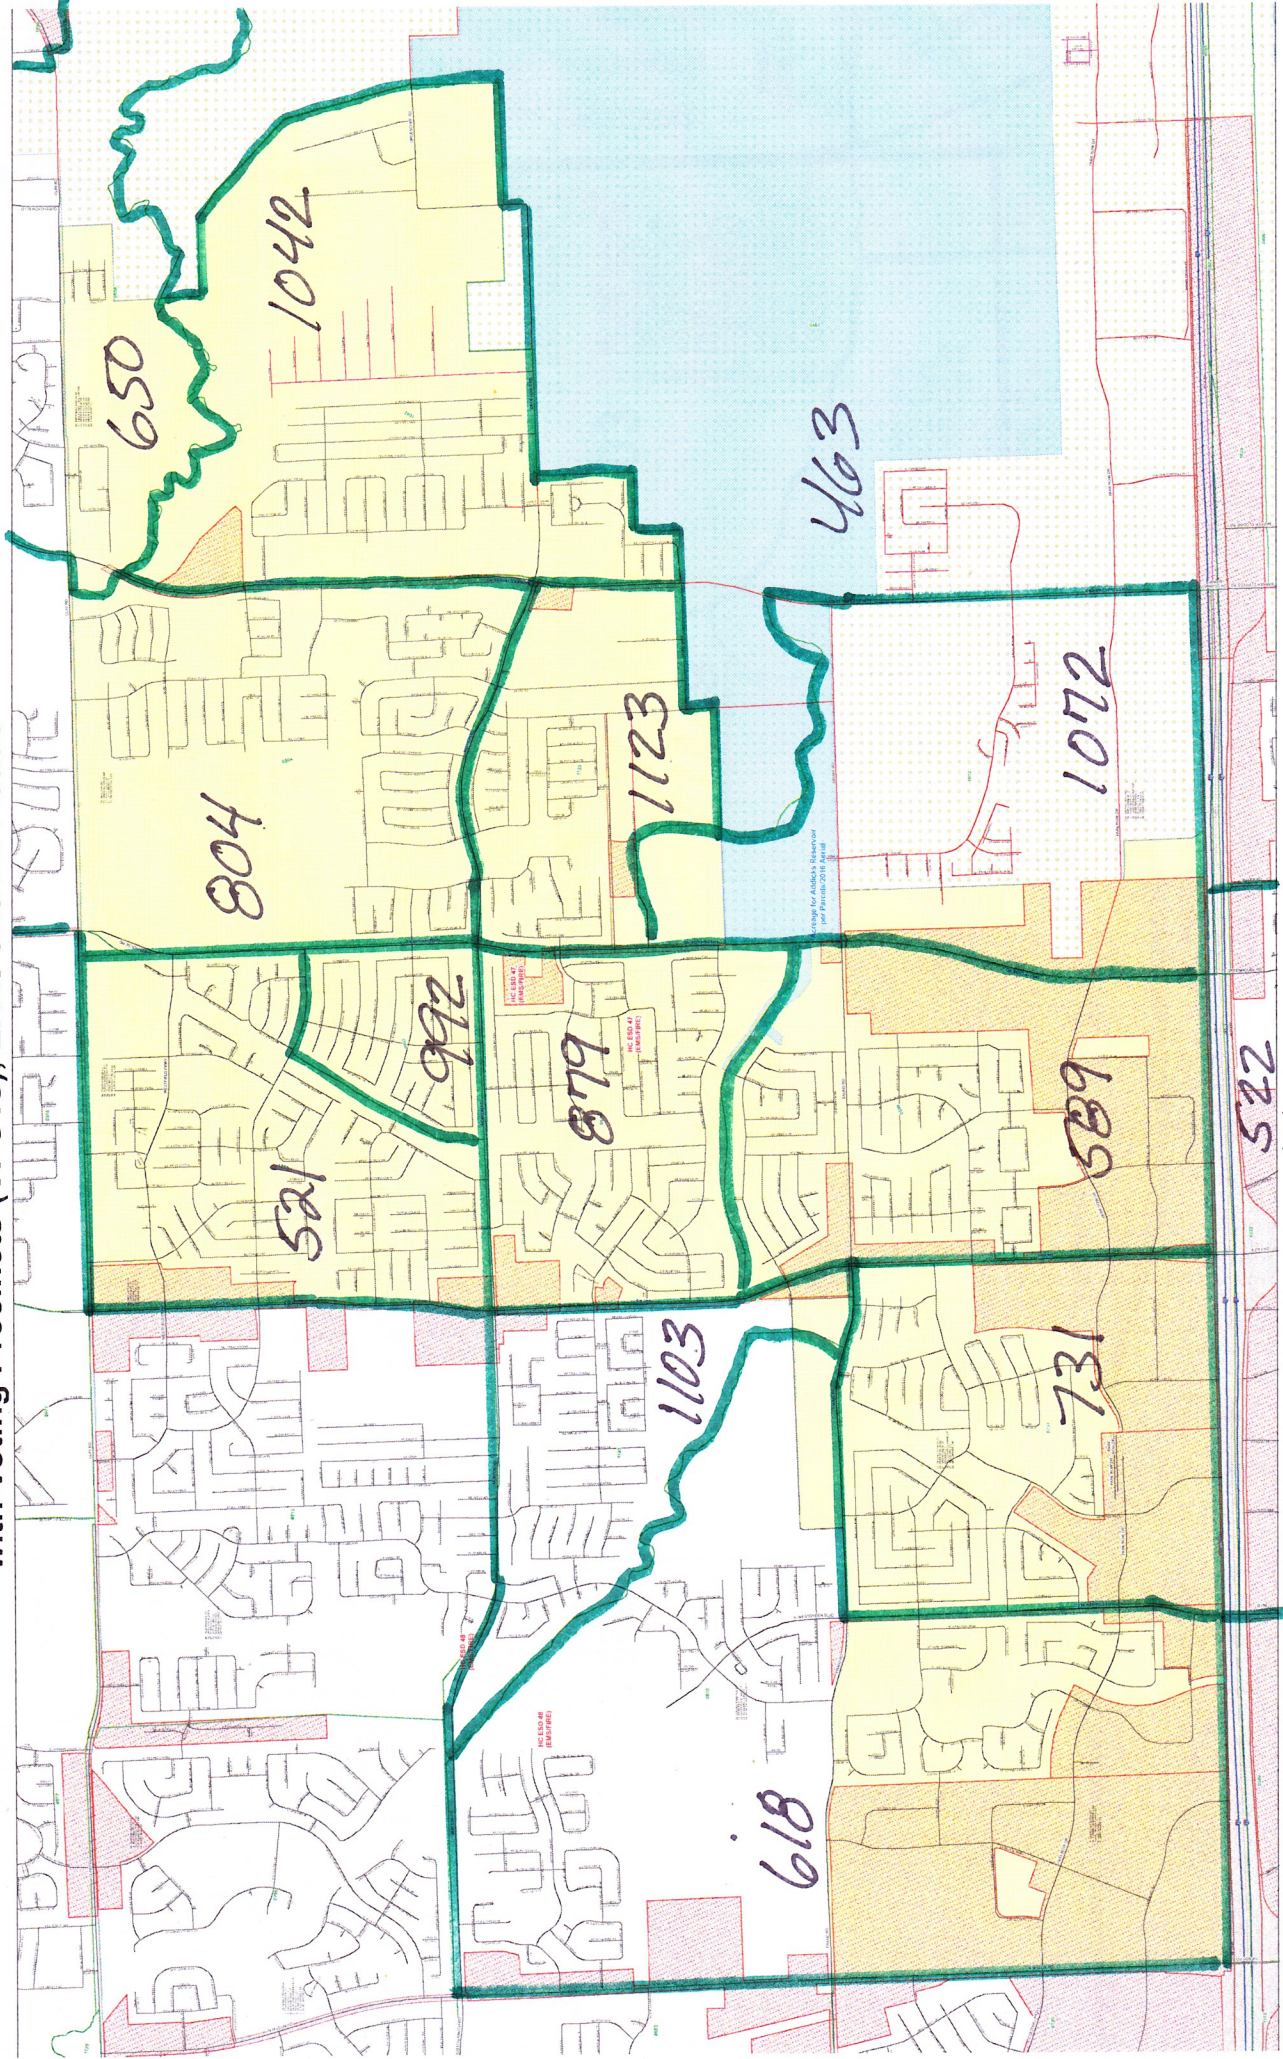

# 2023 Harris County (HC) Emergency Services District (ESD): HC ESD 47 (EMS/FIRE) with Voting Precincts (VPCTs), LPAs and All Roads

**HARRIS COUNTY**  
ELECTORAL ADMINISTRATION SERVICE  
HARRISVOTEL.COM

Map Effective Date: 12/11/2022

Scale to fit Page  
1 in = 0.098 miles  
0 0.3 1.2 Miles

PROJECTED COORDINATE SYSTEM: NORTH AMERICAN DATUM 83 STATE PLANE TEXAS SOUTH CENTRAL (SPS 83) US FEET

**Legend**

- HC ESD 47
- VPCT
- LPAs
- Major Road
- Minor Road
- Water
- Other

0 0.3 1.2 Miles

1 in = 0.098 miles

PROJECTED COORDINATE SYSTEM: NORTH AMERICAN DATUM 83 STATE PLANE TEXAS SOUTH CENTRAL (SPS 83) US FEET